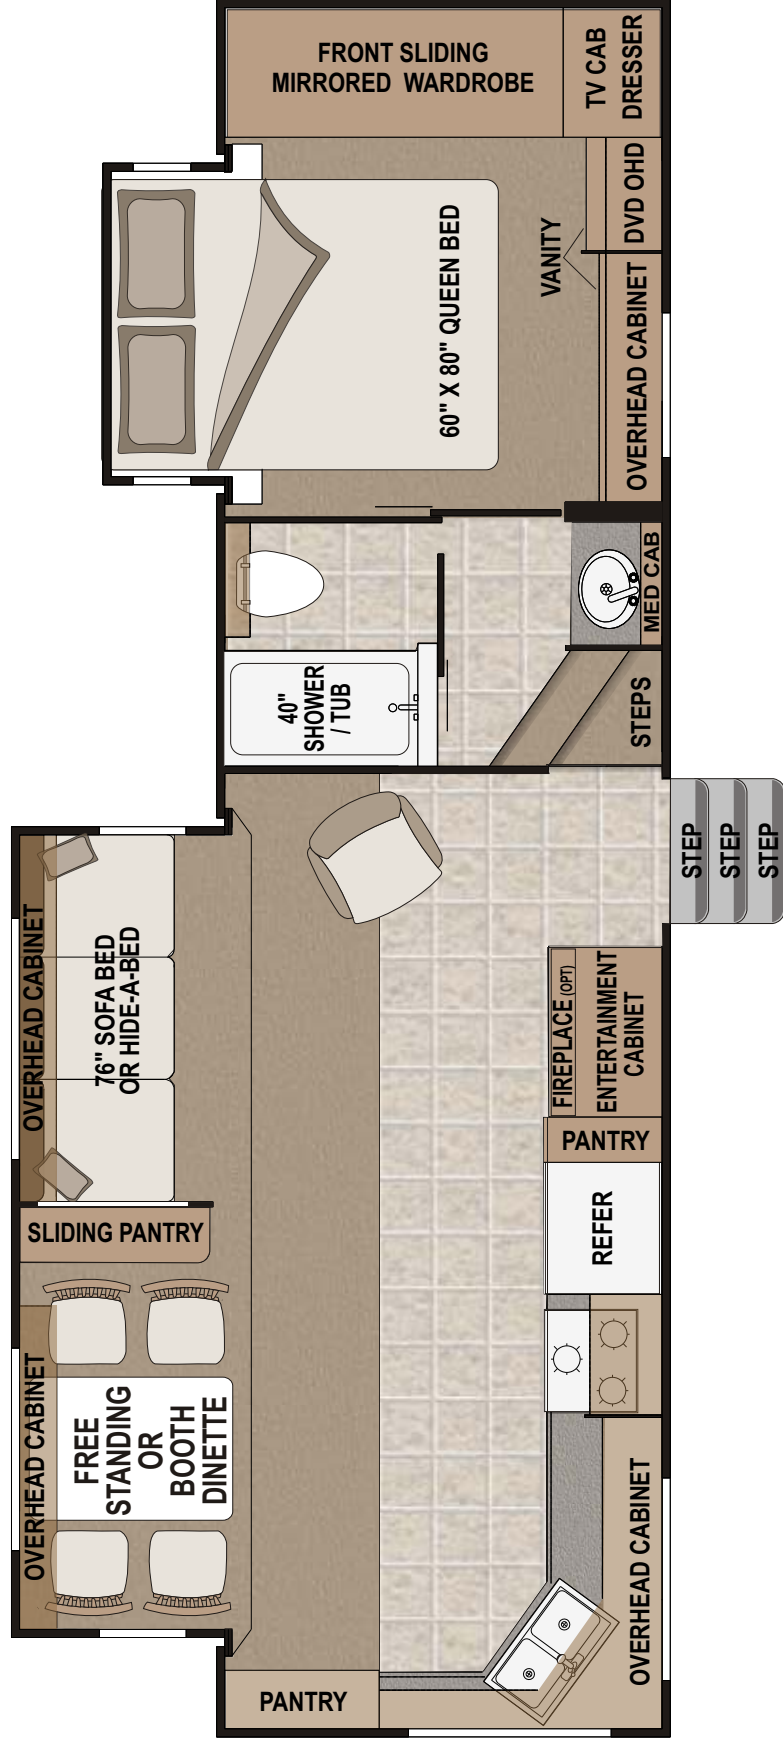

NORTHWOOD NEWS

FROM THE SALES TEAM AT NORTHWOOD MANUFACTURING

NEW FEATURES & OPTIONS

The new 29-5E plan features Flush Floor Bedroom / Bathroom, Corner Stairway, 5.1 Surround Sound/DVD/CD/AM/FM Tuner, 27" Flat Panel LCD TV & Fireplace!

The new entertainment center in the Arctic Fox 29-5E, includes optional fireplace with forced air electric heat, DVD/CD/AM/FM tuner, 5.1 ceiling mounted directional surround sound system, and a 27 inch flat panel TV on 180 degree swing arm.

The bedroom/bathroom suite features a flush floor and new space saving corner stair access. The corner stair creates a visually pleasant variation from the more traditional center stairway access. Your customers will love this new plan.

See additional information and floor plan on reverse

*Thank you, we appreciate your business,
Ron Nash and your Northwood Sales Team*

www.northwoodmfg.com

MODEL 29 5E

Revised Floor Plan February 2007

Silver Fox Edition