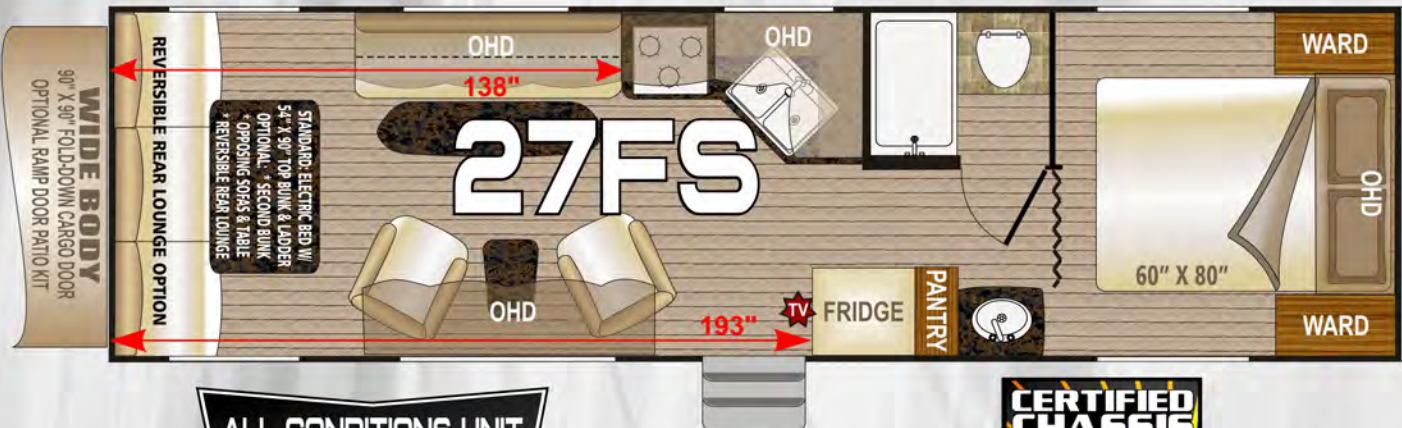

## MIRAGE INTERIOR

Optional Opposing  
Convertible Sofas

40 Gallon  
Onboard  
Fuel  
Station

**STANDARD**

## HARMONY INTERIOR

Onan  
4.0 Gas  
Generator

**STANDARD**

Air  
Compressor

**STANDARD**

Pressure  
Washer  
(24AS & 27FS)

**STANDARD**

- ✓ Certified Chassis
- ✓ Aluminum Superstructure
- ✓ Solid Core Anchor Blocking
- ✓ All Conditions / 4 Season
- ✓ NW Roof Truss System
- ✓ Custom Cabinetry
- ✓ LED Lighting

### ✓ SOLID CORE ANCHOR BLOCKING Utilizing Every Thread

At all critical anchor points, we include solid fill anchor blocking so all the threads of the fasteners anchor securely and completely.