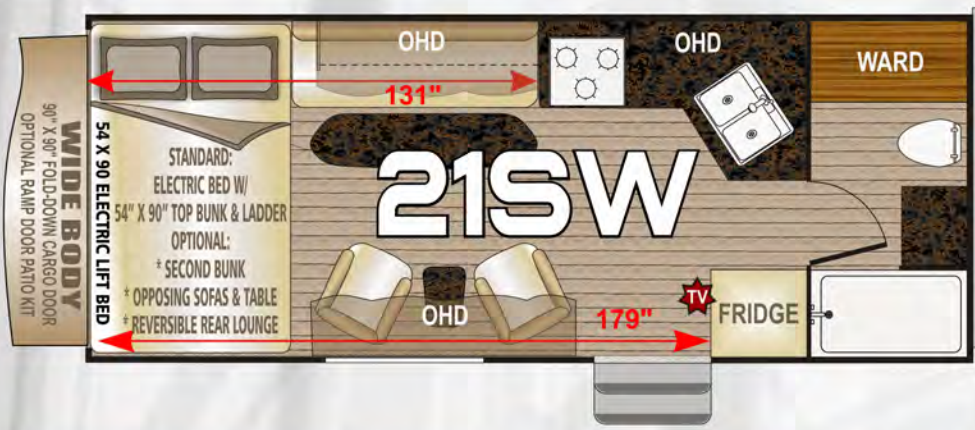

- ✓ Certified Chassis
- ✓ Aluminum Superstructure
- ✓ Solid Core Anchor Blocking
- ✓ All Conditions / 4 Season
- ✓ NW Roof Truss System
- ✓ Custom Cabinetry
- ✓ LED Lighting

✓ SOLID CORE ANCHOR BLOCKING Utilizing Every Thread

At all critical anchor points, we include solid fill anchor blocking so all the threads of the fasteners anchor securely and completely.

✓ RESIDENTIAL QUALITY Custom Built Cabinetry

Our cabinetry is built w/solid wood doors, built with residential face frame construction methods. Drawers slide effortlessly on heavy gauge roller bearing drawer glides.

✓ THICK WALL FRAME Aluminum Superstructure

Tubing Up to 1/8" Thick
.125"-.060" Thick frame with fully welded heavy gauge, thick wall aluminum tubing.

✓ ELECTRICAL FEATURES LED Lights & Surge Tests

You will find energy efficient LED utility lighting both inside. Additionally, our 110V systems are surge tested multiple times with 1080 volts and the 12V systems are surge tested with 600 volts.

✓ ALL CONDITIONS 4 Season Coach

Warm Air Around Tanks
Heated enclosed holding tanks & dump valves. Designed for cold northern climates.

✓ NORTHWOOD ROOF TRUSS SYSTEM Full Walk-On Roof Glue Bonded Structure

- Exterior marine grade decking
- One piece heavy gauge membrane.
- Fully bonded ceiling, trusses and roof sheathing.
- Trusses w/ 5-1/2 inch height for plenty of runoff slope.

✓ CERTIFIED Off-Road Chassis We Build Our Own!

We are one of the few manufacturers who build their own chassis. The name NORTHWOOD is known throughout the industry for quality chassis and we certify ours through an independent testing lab.