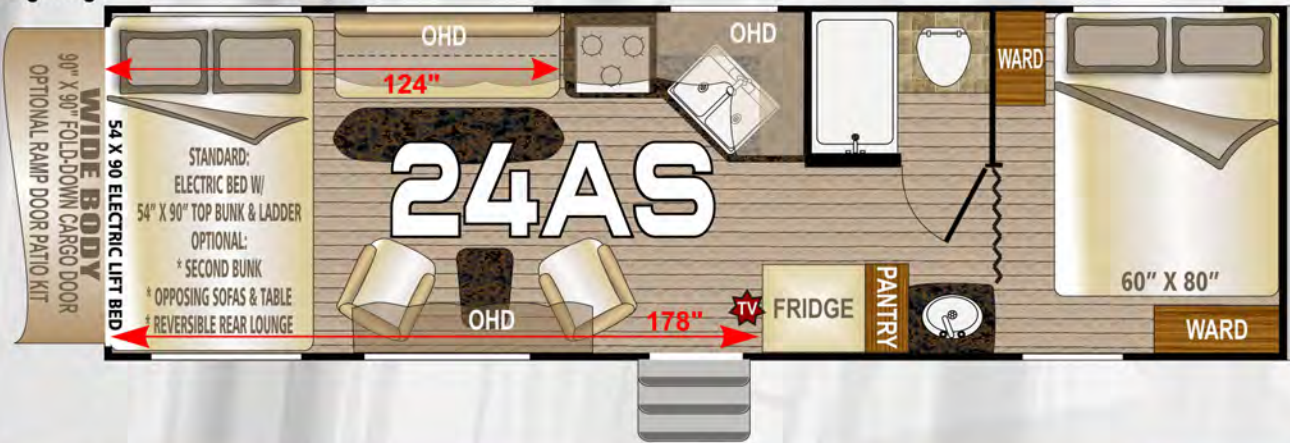

## MIRAGE INTERIOR

Optional Opposing  
Convertible Sofas

40 Gallon  
Onboard  
Fuel  
Station

**STANDARD**

## HARMONY INTERIOR

Onan  
4.0 Gas  
Generator

**STANDARD**

Air  
Compressor

**STANDARD**

Pressure  
Washer  
(24AS & 27FS)

**STANDARD**

- ✓ Certified Chassis
- ✓ Aluminum Superstructure
- ✓ Solid Core Anchor Blocking
- ✓ All Conditions / 4 Season
- ✓ NW Roof Truss System
- ✓ Custom Cabinetry
- ✓ LED Lighting